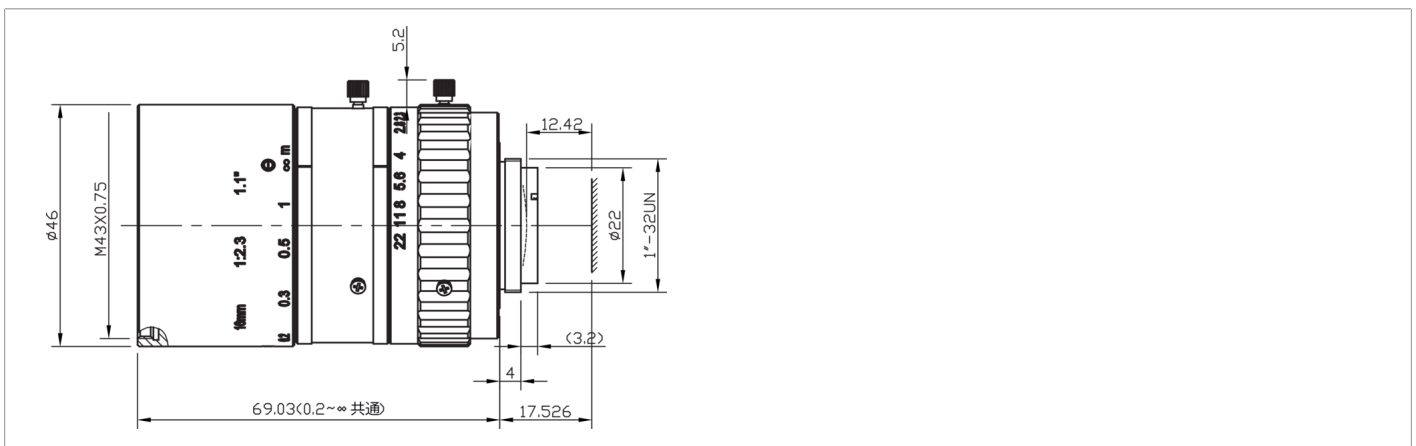

**210980**  
**O-C5-S-16-18/IRO**  
**Lens**

- Highest resolution
- Compact design
- Lock screws for focus and iris adjustment
- Filters attachable

#### Technical data (typ.)

+20°C

Lens connection	C-mount
Filter thread	M43 x 0.75
Characteristics	IR-optimized
To be used for	Vision Systems and ID Systems
Focal length	16 mm
Aperture ratio	1:1.8
Aperture (F)	2.3
Distortion	< 0.4 %
Sensor size	max. 1.1"
Resolution	< 12 Megapixel
Minimum Object Distance MOD	100 mm