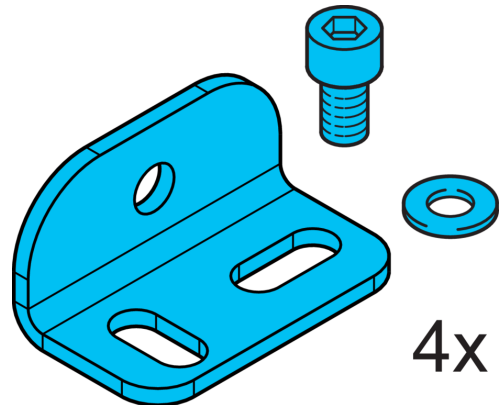

**212669**  
**BW-BEK-FL**  
**Mounting bracket**

- Adjustable
- Robust design
- Mounting materials included in scope of delivery

Technical data (typ.)	
Housing dimensions	<b>+20°C, 24 V DC</b> 20 x 17.5 x 35 mm
Housing material	Stainless steel
Component	Mounting bracket
To be used for	Area lights BEK-FL ...
Scope of delivery	Four mounting brackets, fastening material
More information / accessories	
	<a href="https://www.di-soric.com/212669">https://www.di-soric.com/212669</a>