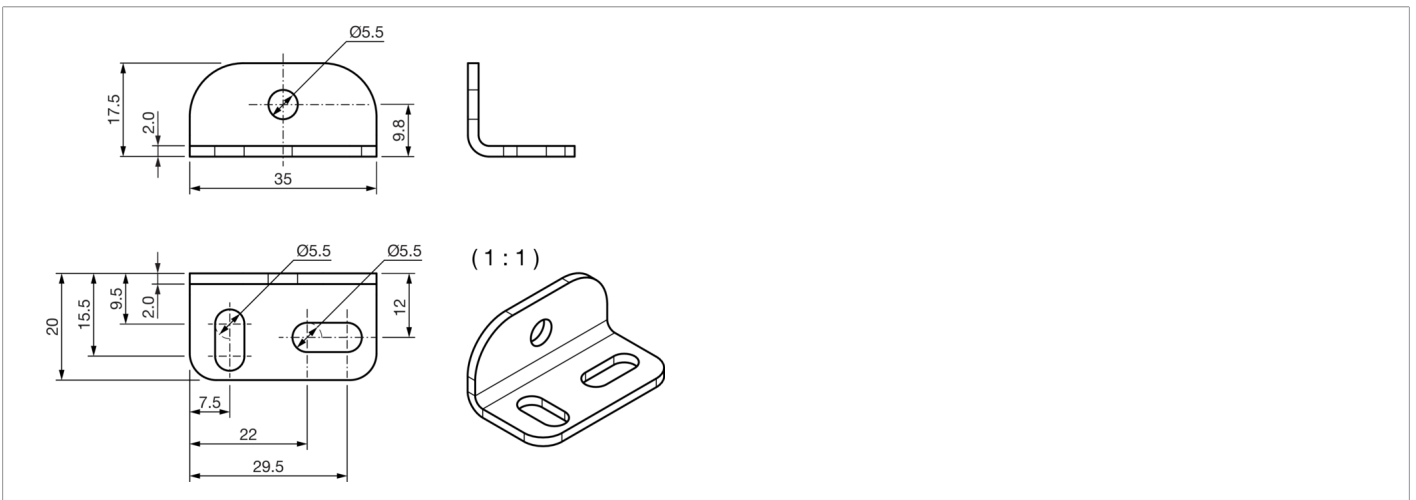

**212669**  
**BW-BEK-FL**  
**Mounting bracket**

- Adjustable
- Robust design
- Mounting materials included in scope of delivery

Technical data (typ.)	
Housing dimensions	<b>+20°C, 24 V DC</b> 20 x 17.5 x 35 mm
Housing material	Stainless steel
Component	Mounting bracket
To be used for	Area lights BEK-FL ...
Scope of delivery	Four mounting brackets, fastening material
More information / accessories	
	<a href="https://www.di-soric.com/212669">https://www.di-soric.com/212669</a>