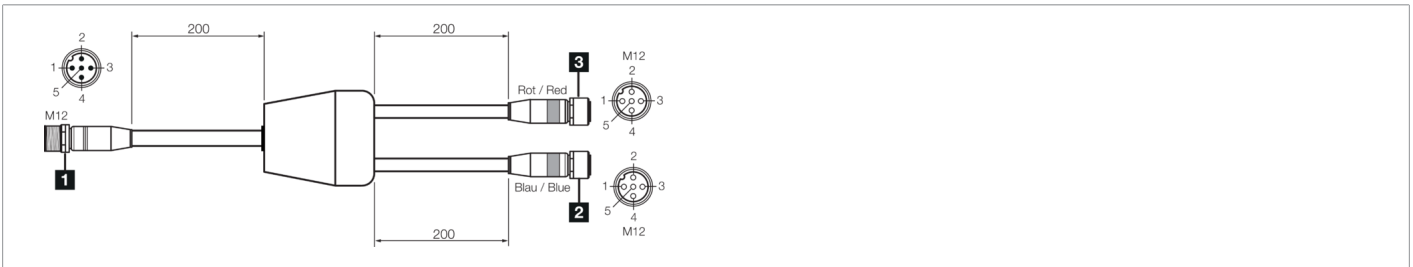

212740
CSY12 RX
Connection cable

- Easy installation
- Light and compact design

Function											
											 

Technical data (typ.)	+20°C, 24 V DC
Operating principle	T-piece for muting arms
Design	Straight / straight
To be used for	T-piece for MZ-T4P muting arms, receiver
Connection	Connector, M12, 5-pin
Connection 2	Socket, M12, 5-pin (blue coding)
Connection 3	Socket, M12, 5-pin (red coding)