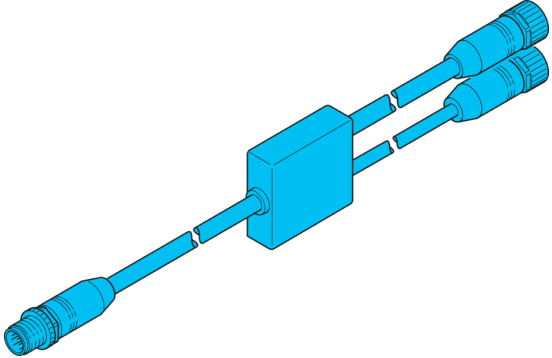

212740
CSY12 RX
Connection cable

- Easy installation
- Light and compact design

Function											
											 

Technical data (typ.)	+20°C, 24 V DC
Operating principle	T-piece for muting arms
Design	Straight / straight
To be used for	T-piece for MZ-T4P muting arms, receiver
Connection	Connector, M12, 5-pin
Connection 2	Socket, M12, 5-pin (blue coding)
Connection 3	Socket, M12, 5-pin (red coding)