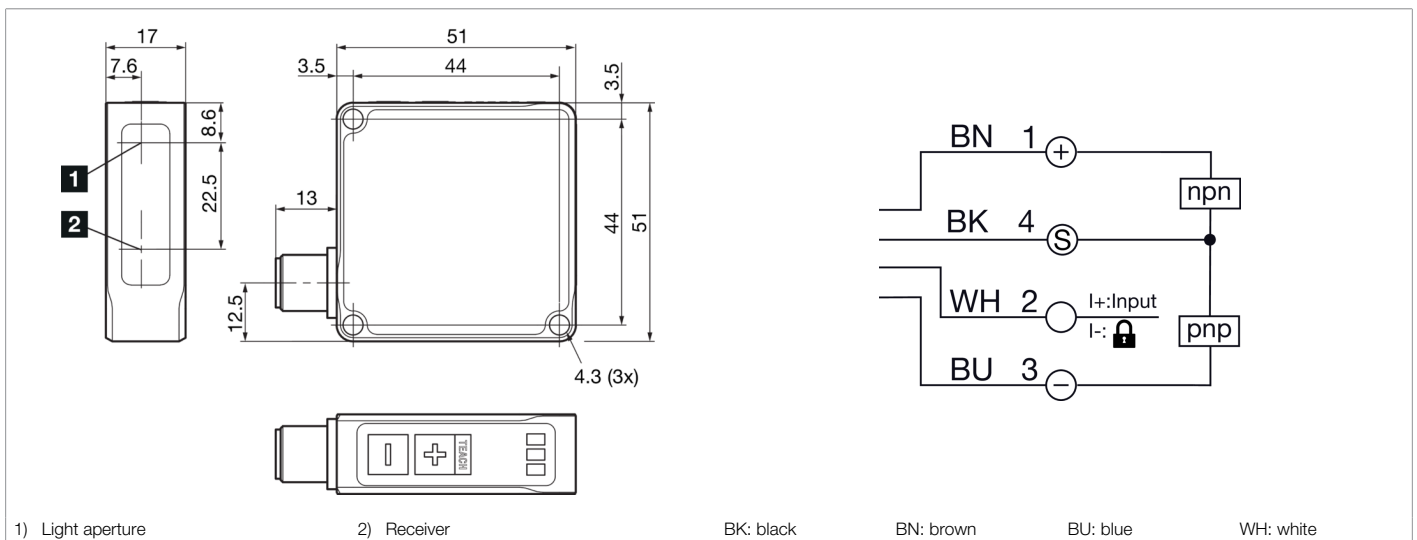

Function											

Technical data (typ.)	+20°C, 24 V DC
Service voltage	18 ... 30 V DC
No-load current (max.)	60 mA
Insulation voltage endurance	500 V
Housing dimensions	51 x 51 x 17 mm
Housing material	Die-cast zinc (Black, powder-coated)
Material window / optics	Plastic
Weight	102 g
Protection class	III, operation on protective low voltage
Approvals	UL
Design	Cuboid design
Switching output	Push-pull (1x), 100 mA, NO/NC
Voltage drop (max.)	2 V
Interface	<ul style="list-style-type: none"> <li>■ IO-Link V1.1, COM2</li> <li>■ Smart Sensor Profile</li> </ul>
Light source	Laser
Laser class	CLASS 1 LASER PRODUCT, 1 (IEC 60825-1:2014 / EN 60825-1:2014)
Color	Red
Wavelength	650 nm (Pp < 0.65 mW t = 4 μs)
Light spot size	Ø 1.0 mm
Measuring range	50 ... 500 mm

**213036**  
**LVHT52-500G3-B4**  
**Laser distance sensors**

Technical data (typ.)	+20°C, 24 V DC
Measuring range 1	50 ... 300 mm (6 to 90 % remission)
Measuring range 2	300 ... 500 mm (6 to 90 % remission)
Resolution	0.3 ... 0.50 mm (0.3 mm at 50 ... 300 mm, mode: standard, mean value 16, 0.5 mm at 300 ... 500 mm, mode: standard, mean value 16)
Reproducibility	0.5 mm
Reproducibility	0.5 mm at 50 ... 300 mm, mode: standard, mean value 16, 1.0 mm at 300 ... 500 mm, mode: standard, mean value 16
Sensitivity adjustment	Keypad
Display	LED Green - Status, yellow - Switching output, Red - Signal weak
Switching frequency	100 Hz (Max. 600 Hz in Speed sensor mode without filter)
Readiness delay (max.)	300 ms
Shock/vibration load	30 g, 10 ... 55 Hz / 0.5 mm
Ambient temperature during operation	0 ... +50 °C
Temperature drift	0.04 %/K
Protection type	IP 67
Connection	Connector, M12, 4-pin
Connection cable	VK ... /5
More information / accessories	<a href="https://www.di-soric.com/213036">https://www.di-soric.com/213036</a>