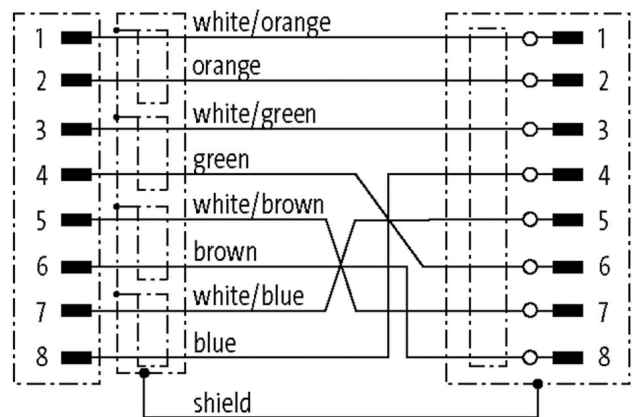

213090
VSHM-Z-20/RJ45-X
Connection cable Ethernet

Function

Technical data (typ.)

+20°C, 24 V DC

Service voltage	30 V DC
Length	20,000 mm
Material of cable	Polyurethane
Drag chain properties	10 x Ø (Min. bending radius)
Protection class	III, operation on protective low voltage
Design	Straight / straight
To be used for	CS 60 Vision Sensors
Drag chain compatible	Yes
LED Anzeige	No
Ambient temperature during operation	-40 ... +80 °C
Protection type	IP 20
Connection	Connector, M12, 8-pin, X-coded
Connection 2	Connector, RJ 45, 8-pin