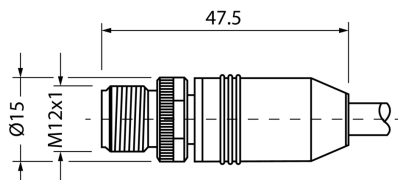

213090
VSHM-Z-20/RJ45-X
Connection cable Ethernet

Function

Technical data (typ.)

+20°C, 24 V DC

Service voltage	30 V DC
Length	20,000 mm
Material of cable	Polyurethane
Drag chain properties	10 x Ø (Min. bending radius)
Protection class	III, operation on protective low voltage
Design	Straight / straight
To be used for	CS 60 Vision Sensors
Drag chain compatible	Yes
LED Anzeige	No
Ambient temperature during operation	-40 ... +80 °C
Protection type	IP 20
Connection	Connector, M12, 8-pin, X-coded
Connection 2	Connector, RJ 45, 8-pin