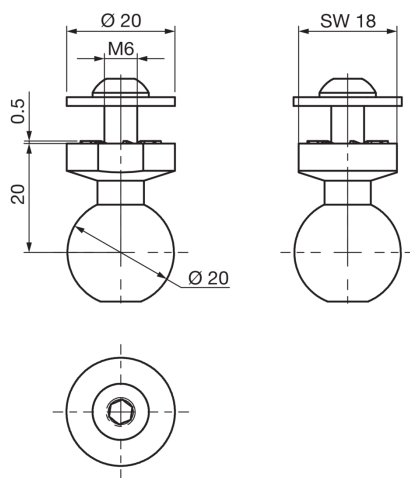

**213322**  
**HS-AG-HM-KK-VS-M6**  
**Ball head**

- Robust, highly flexible
- Exact and simple fixing
- Quick and easy mounting

**Technical data (typ.)**

Housing dimensions	30 x 20 mm
Load capacity	60 N / 6 kg
Housing material	Aluminum
Component	Ball head
To be used for	Z-UBT-KU-MS
Product series	Z-UBT-KU-MS Assembly system
Scope of delivery	Ball head, Fixing material