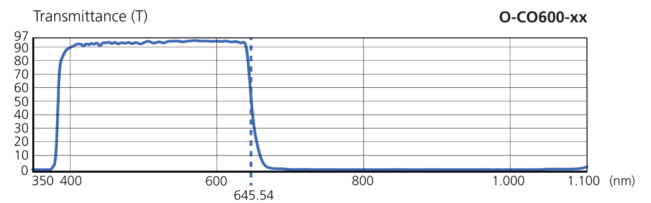

213452
O-CO600-37
Cutoff filter

- Cutoff filter IR blocking filter open
- Excellent blocking
- High transmission
- Real-glass filter
- Housing made of black anodized aluminum

Technical data (typ.)

Diameter	Ø 39 mm (Diameter)
Height	7.5 mm
Material	<ul style="list-style-type: none"> ■ Aluminum (Filter thread) ■ Glass (Filters)
Filter thread	M37 x 0.5
Component	Cutoff filter
Scope of delivery	1 pieces
Wavelength	< 645 nm