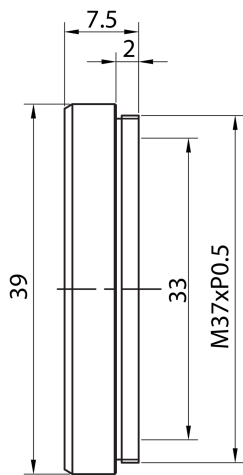

213452
O-CO600-37
Cutoff filter

- Cutoff filter IR blocking filter open
- Excellent blocking
- High transmission
- Real-glass filter
- Housing made of black anodized aluminum

Technical data (typ.)

Diameter	Ø 39 mm (Diameter)
Height	7.5 mm
Material	<ul style="list-style-type: none"> ■ Aluminum (Filter thread) ■ Glass (Filters)
Filter thread	M37 x 0.5
Component	Cutoff filter
Scope of delivery	1 pieces
Wavelength	< 645 nm