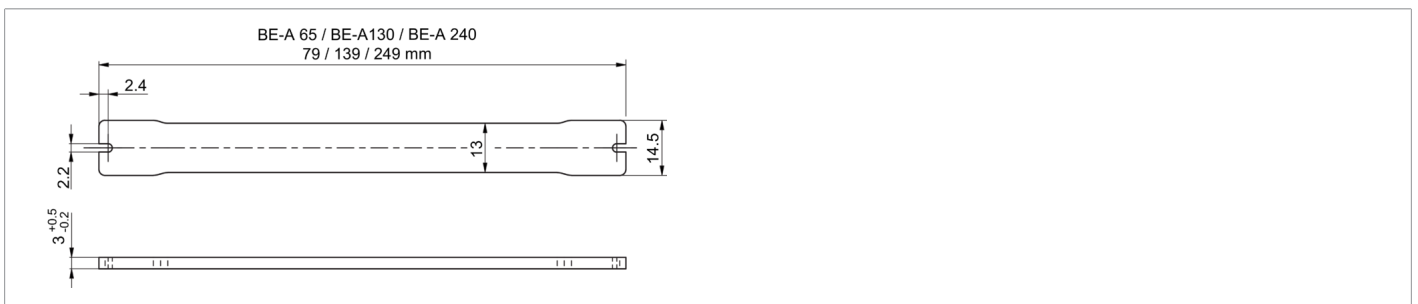

213580
BE-A65-CLR
Safety screen

- Clear protective cover
- Easily exchanged

Technical data (typ.)	
Assembly	Using fixing screws
Housing dimensions	14.5 x 3 x 79 mm
Housing length	79 mm
Housing height	3 mm
Housing width	14.5 mm
Housing material	Plastic (PMMA)
Weight	6 g
Component	Safety screen
To be used for	Barlights BE-A65 ...
Scope of delivery	1 safety screen, Fixing material
Transmission	92 %
Ambient temperature during operation	0 ... +40 °C
More information / accessories	
https://www.di-soric.com/213580	